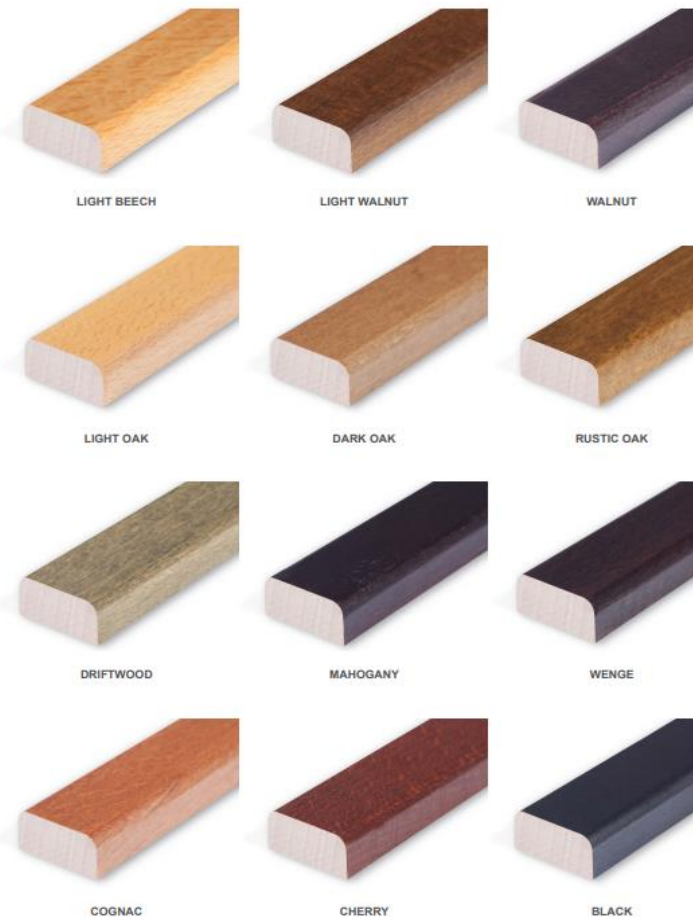

Wave High Chair

Specifications

| | |
|------------------|-----------|
| SKU | 600-912 |
| Height (mm) | 1040 |
| Width (mm) | 520 |
| Depth (mm) | 600 |
| Seat Height (mm) | 750 |
| QTY Per Pallet | 6 |
| Weight | 13.50Kg |
| MOQ | 10 |
| Material | Beechwood |

FRAME FINISHES

VENETO FAUX LEATHERS

AVAILABLE
RAW

FINISHED
TO ORDER

Veneto
FAUX
LEATHER